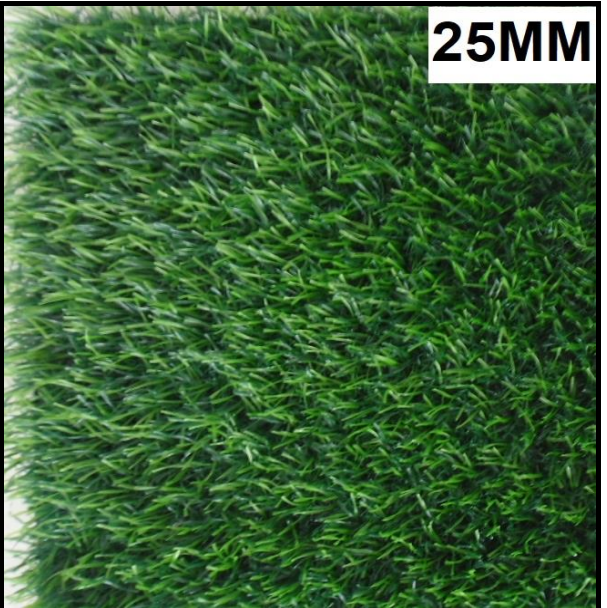

12MM

35MM

25MM